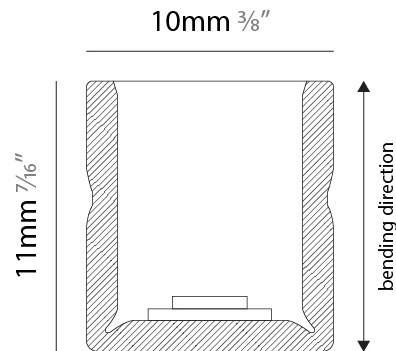

E12W0007-

base number _____ Color _____
Temperature _____

1. To build a product code in our configurator select the specify button on the base model # product page
2. To build a manual product code on this datasheet choose from the options listed below in blue font and add the suffix to the base model #

GENERAL

Series: Flexlite
Subseries: Flexlite Wave
Brand: Unonovesette
Division: Exterior
Mounting Type: Surface
Mounting Location: Wall
Subcategory: Wall Effect

PHYSICAL

Shape: Abstract
Length (mm): 1000
Length (in): 39 7/8
Width (mm): 10
Width (in): 0 3/8
Height (mm): 11
Height (in): 0 7/16
Light Distribution: Omnidirectional
Diffuser: Polyurethane - Opal
Fixture Finish: WHI
Fixture Material: PVC / Polyurethane
Cable Details: Neoprene 300mm 2x0.5 mm2
Upon Request: Custom length - maximum of 5 meters

ELECTRICAL

Lamp Type: LED
Input Wattage (W): 13.57/m
Total Output Wattage (W): 11.21/m
Dimming: Non-Dimmable / 0-10V Dimming
Driver Included: No
Driver Location: Remote
Driver Type: Constant Voltage - Universal
Driver Class: Class 2
Input Voltage (V): 120 - 277
Output Voltage (V): 24

LED

Color Temperature (°K): 2700 / 3050 / 4250 / 5100
Max. Delivered Lumen (lm): 420 (3050K)
CRI: >85 CRI
Lamp Life (hrs): 100000
Upon Request: Dim to Warm

OPTICAL

Optic°: 120° Diffused light

RATINGS AND CERTIFICATIONS

Certified By: Certified for North American Standards
IP rating: IP68 (for permanent submersion 5m)