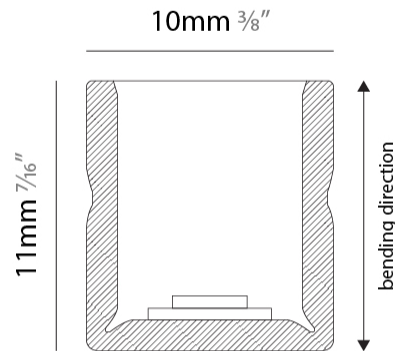

E12W0009-

base number _____
Color _____
Temperature _____

1. To build a product code in our configurator select the specify button on the base model # product page
2. To build a manual product code on this datasheet choose from the options listed below in blue font and add the suffix to the base model #

GENERAL

Series: Flexlite
Subseries: Flexlite Wave
Brand: Unonovesette
Division: Exterior
Mounting Type: Surface
Mounting Location: Wall
Subcategory: Wall Effect

PHYSICAL

Shape: Abstract
Length (mm): 1000
Length (in): 39 3/8
Width (mm): 10
Width (in): 0 3/8
Height (mm): 11
Height (in): 0 7/16
Light Distribution: Omnidirectional
Diffuser: Polyurethane - Opal
Fixture Finish: WHI
Fixture Material: PVC / Polyurethane
Cable Details: Neoprene 300mm 2x0.5 mm2
Upon Request: Custom length - maximum of 5 meters

ELECTRICAL

Lamp Type: LED
Input Wattage (W): 13.57/m
Total Output Wattage (W): 11.21/m
Dimming: Non-Dimmable / 0-10V Dimming
Driver Included: No
Driver Location: Remote
Driver Type: Constant Voltage - Universal
Driver Class: Class 2
Input Voltage (V): 120 - 277
Output Voltage (V): 24

LED

Color Temperature (°K): 2700 / 3050 / 4250 / 5100
Max. Delivered Lumen (lm): 420 (3050K)
CRI: >90 CRI
Lamp Life (hrs): 100000
Upon Request: Dim to Warm

OPTICAL

Optic°: 120° Diffused light

RATINGS AND CERTIFICATIONS

Certified By: Certified for North American Standards
IP rating: IP68 (for permanent submersion 5m)