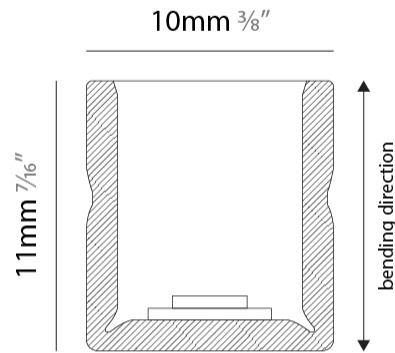

E12W0008-

base number _____
Color _____
Temperature _____

1. To build a product code in our configurator select the specify button on the base model # product page
2. To build a manual product code on this datasheet choose from the options listed below in blue font and add the suffix to the base model #

GENERAL

Series: Flexlite
Subseries: Flexlite Wave
Brand: Unonovesette
Division: Exterior
Mounting Type: Surface
Mounting Location: Wall
Subcategory: Wall Effect

PHYSICAL

Shape: Abstract
Length (mm): 1000
Length (in): 39 3/8
Width (mm): 10
Width (in): 0 7/8
Height (mm): 11
Height (in): 0 7/16
Light Distribution: Omnidirectional
Diffuser: Polyurethane - Opal
Fixture Finish: WHI
Fixture Material: PVC / Polyurethane
Cable Details: Neoprene 300mm 2x0.5 mm2
Upon Request: Custom length - maximum of 5 meters

ELECTRICAL

Lamp Type: LED
Input Wattage (W): 13.57/m
Total Output Wattage (W): 11.21/m
Dimming: Non-Dimmable / 0-10V Dimming
Driver Included: No
Driver Location: Remote
Driver Type: Constant Voltage - Universal
Driver Class: Class 2
Input Voltage (V): 120 - 277
Output Voltage (V): 24

LED

Color Temperature (°K): 2700 / 3050 / 4250 / 5100
Max. Delivered Lumen (lm): 420 (3050K)
CRI: >85 CRI
Lamp Life (hrs): 100000
Upon Request: Dim to Warm

OPTICAL

Optic°: 120° Diffused light

RATINGS AND CERTIFICATIONS

Certified By: Certified for North American Standards
IP rating: IP68 (for permanent submersion 5m)